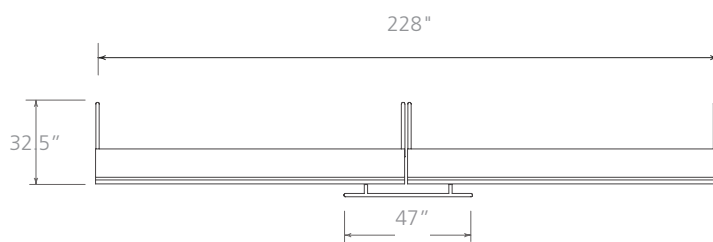

## FORMULATE® MASTER BACKWALL CONNECTORS

FMLT-WBWC

Enhance and add messaging to 10' and 20' Formulate® Master backwalls with new Master Backwall Connectors! Master Backwall Connectors make it simple to connect two 10' or 20' Formulate Master backwalls. Connectors feature a slip-over pillowcase fabric graphic and lightweight aluminum tube frame that connect easily to the backwall to create the appearance of one seamless display.