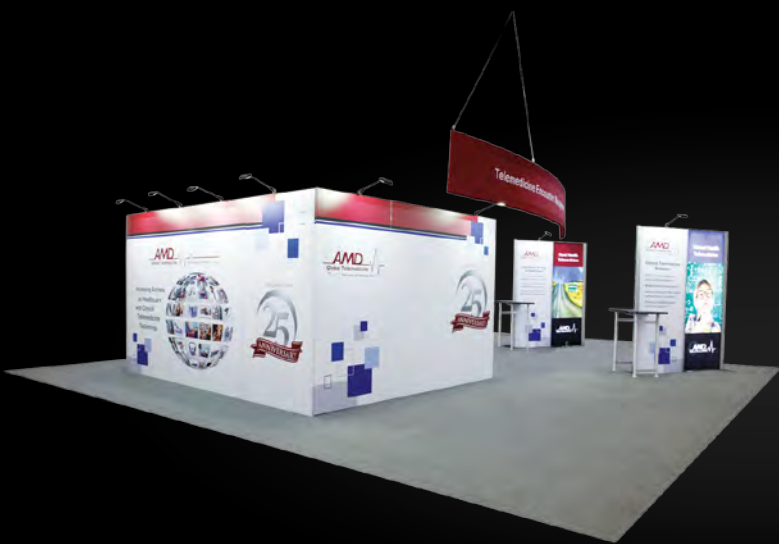

Look no further for inspiration for your next fabric inline or island exhibit or architectural accent!

CUSTOM ISLAND EXHIBIT
DESIGN #705843